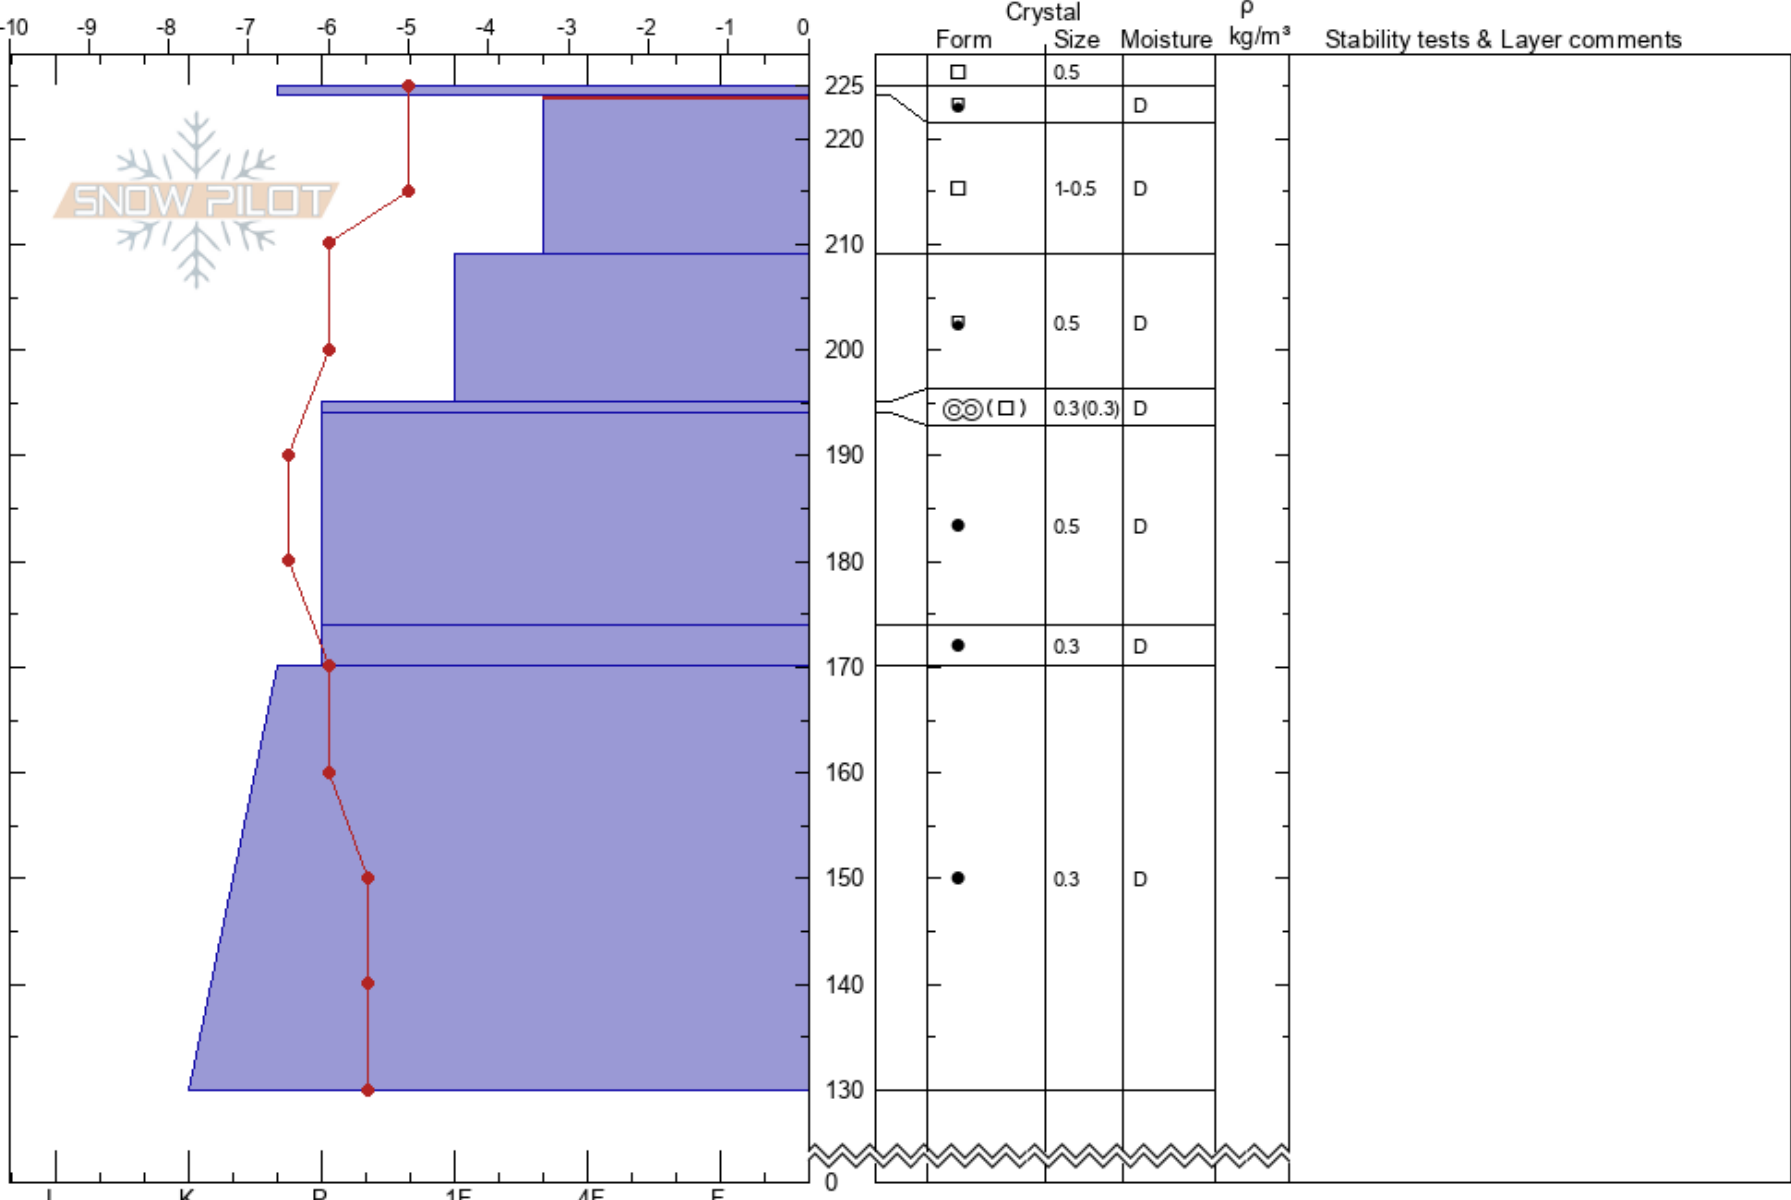

Reds Lake
Sierra Nevada
CA
 Elevation: **9297 ft**
 Aspect: **NE**

Geoff Unger
02/08/2022 - 2:00pm
 Co-ord: **11S 318443W 4167766N**
 Slope Angle: **8°**
 Wind Loading: **no**

Stability: **Very Good** HS:**225** Layer Notes:
 Air Temperature: **-2°C** PF: **15** 224-209cm: **Problematic layer**
 Sky Cover: **CLR**
 Precipitation: **NO**
 Wind: **NE Light Breeze**

Specifics: Pit dug in a Ski Area; Pit is representative of backcountry; Ski tracks on slope

Notes: